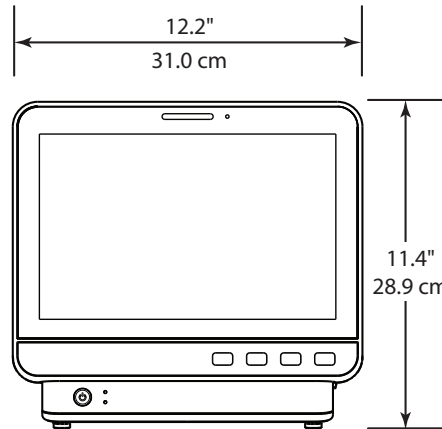

ePM 12M Front