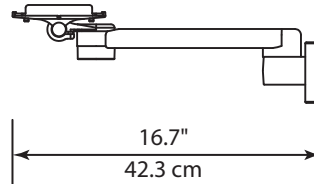

Thermal Recorder: 3 traces (paper 50 mm width, 20 m length)

Network Printer: Support

ePM 10M/12M PATIENT MONITORS

Physical Specifications

ePM 10M Top

ePM 10M Front

ePM 10M Side

ePM 12M Top

ePM 12M Front

ePM 12M Side

ePM 10M/12M PATIENT MONITORS

Physical Specifications

Mounting Solutions

Variable Height Mount (VHM)

Moment Load: 40 lbs (18.1 kg)

Lateral Range of Motion

Vertical Range of Motion
+60° to -34°

Pivot Arm Wall Mount

Moment Load: 60 lbs (27.2 kg)

Lateral Range of Motion

ePM 10M/12M PATIENT MONITORS

Physical Specifications

Rolling Stand

Dimension: 42.3" (H) x 20.4" (W) x 23.5" (D)
107.4 cm (H) x 51.7 cm (W) x 59.6 cm (D)

Weight: 35 lb (15.9 kg)