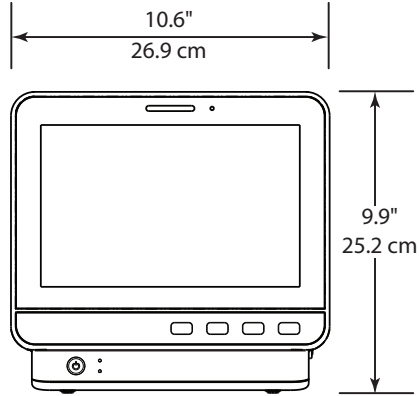

ePM 10M/12M PATIENT MONITORS

Physical Specifications

Physical ePM 10M

Weight: 8.8 lbs (4.0 Kg) (Standard configuration, excluding modules, recorder, battery and accessories)

Size: 10.6" x 9.9" x 6.3"
26.9 cm x 25.2 cm x 15.9 cm

Physical ePM 12M

Weight: 10.6 lbs (4.8 Kg) (Standard configuration, excluding modules, recorder, battery and accessories)

Size: 12.2" x 11.4" x 6.7"
31.0 cm x 28.9 cm x 16.9 cm

Power Requirements

Line Voltage: 100 to 240 VAC ($\pm 10\%$)

Thermal Recorder: 3 traces (paper 50 mm width, 20 m length)

Network Printer: Support

ePM 10M/12M PATIENT MONITORS

Physical Specifications

ePM 10M Top

ePM 10M Front

ePM 10M Side

ePM 12M Top

Vertical Range of Motion
+60° to -34°

Pivot Arm Wall Mount

Moment Load: 60 lbs (27.2 kg)

Lateral Range of Motion

ePM 10M/12M PATIENT MONITORS

Physical Specifications

Rolling Stand

Dimension: 42.3" (H) x 20.4" (W) x 23.5" (D)
107.4 cm (H) x 51.7 cm (W) x 59.6 cm (D)