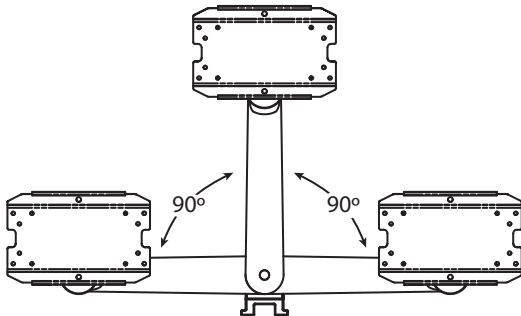

ePM 12M Front

ePM 12M Side

ePM 10M/12M PATIENT MONITORS

Physical Specifications

Mounting Solutions

Variable Height Mount (VHM)

Moment Load: 40 lbs (18.1 kg)

Lateral Range of Motion

Vertical Range of Motion
+60° to -34°

Pivot Arm Wall Mount

Moment Load: 60 lbs (27.2 kg)

Lateral Range of Motion

ePM 10M/12M PATIENT MONITORS

Physical Specifications

Rolling Stand

Dimension: 42.3" (H) x 20.4" (W) x 23.5" (D)
107.4 cm (H) x 51.7 cm (W) x 59.6 cm (D)