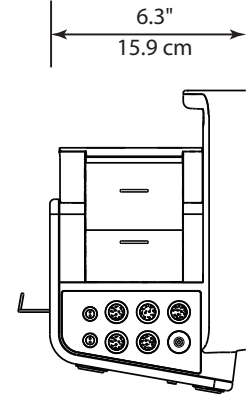

Physical ePM 12M

Weight: 10.6 lbs (4.8 Kg) (Standard configuration, excluding modules, recorder, battery and accessories)

Size: 12.2" x 11.4" x 6.7"
31.0 cm x 28.9 cm x 16.9 cm

Power Requirements

Line Voltage: 100 to 240 VAC ($\pm 10\%$)

Thermal Recorder: 3 traces (paper 50 mm width, 20 m length)

Network Printer: Support

ePM 10M/12M PATIENT MONITORS

Physical Specifications

ePM 10M Top

ePM 10M Front

ePM 10M Side

ePM 12M Top

Vertical Range of Motion
+60° to -34°

Pivot Arm Wall Mount

Moment Load: 60 lbs (27.2 kg)

Lateral Range of Motion

ePM 10M/12M PATIENT MONITORS

Physical Specifications

Rolling Stand

Dimension: 42.3" (H) x 20.4" (W) x 23.5" (D)
107.4 cm (H) x 51.7 cm (W) x 59.6 cm (D)

Weight: 35 lb (15.9 kg)