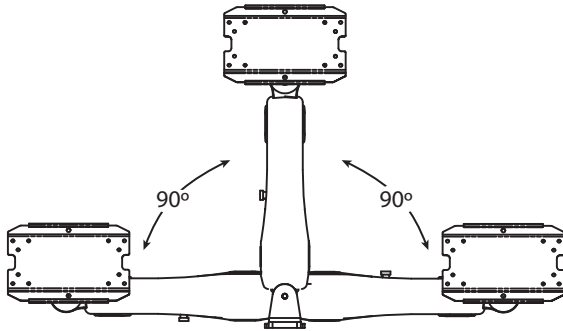

ePM 12M Front

ePM 12M Side

ePM 10M/12M PATIENT MONITORS

Physical Specifications

Mounting Solutions

Variable Height Mount (VHM)

Moment Load: 40 lbs (18.1 kg)

Lateral Range of Motion

Vertical Range of Motion
+60° to -34°

Pivot Arm Wall Mount

Moment Load: 60 lbs (27.2 kg)

Lateral Range of Motion

ePM 10M/12M PATIENT MONITORS

Physical Specifications

Rolling Stand

Dimension: 42.3" (H) x 20.4" (W) x 23.5" (D)
107.4 cm (H) x 51.7 cm (W) x 59.6 cm (D)