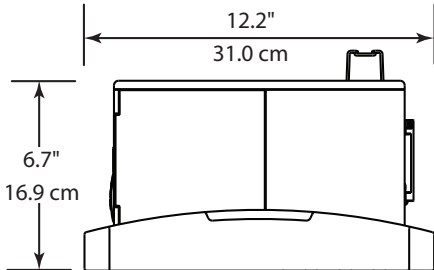

Physical ePM 12M

Weight: 10.6 lbs (4.8 Kg) (Standard configuration, excluding modules, recorder, battery and accessories)

Size: 12.2" x 11.4" x 6.7"
31.0 cm x 28.9 cm x 16.9 cm

Power Requirements

Line Voltage: 100 to 240 VAC ($\pm 10\%$)

Thermal Recorder: 3 traces (paper 50 mm width, 20 m length)

Network Printer: Support

ePM 10M/12M PATIENT MONITORS

Physical Specifications

ePM 10M Top

ePM 10M Front

ePM 10M Side

ePM 12M Top

ePM 12M Front

ePM 12M Side

ePM 10M/12M PATIENT MONITORS

Physical Specifications

Mounting Solutions

Variable Height Mount (VHM)

Moment Load: 40 lbs (18.1 kg)

Lateral Range of Motion

Vertical Range of Motion
+60° to -34°

Pivot Arm Wall Mount

Moment Load: 60 lbs (27.2 kg)

Lateral Range of Motion

ePM 10M/12M PATIENT MONITORS

Physical Specifications

Rolling Stand

Dimension: 42.3" (H) x 20.4" (W) x 23.5" (D)
107.4 cm (H) x 51.7 cm (W) x 59.6 cm (D)