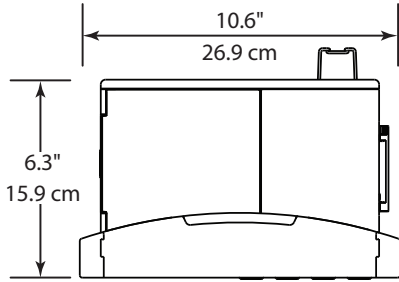

Physical ePM 12M

Weight: 10.6 lbs (4.8 Kg) (Standard configuration, excluding modules, recorder, battery and accessories)

Size: 12.2" x 11.4" x 6.7"
31.0 cm x 28.9 cm x 16.9 cm

Power Requirements

Line Voltage: 100 to 240 VAC ($\pm 10\%$)

Thermal Recorder: 3 traces (paper 50 mm width, 20 m length)

Network Printer: Support

ePM 10M/12M PATIENT MONITORS

Physical Specifications

ePM 10M Top

ePM 10M Front

ePM 10M Side

ePM 12M Top

ePM 12M Front

ePM 12M Side

ePM 10M/12M PATIENT MONITORS

Physical Specifications

Mounting Solutions

Variable Height Mount (VHM)

Moment Load: 40 lbs (18.1 kg)

Lateral Range of Motion

Vertical Range of Motion
+60° to -34°

Pivot Arm Wall Mount

Moment Load: 60 lbs (27.2 kg)

Lateral Range of Motion

ePM 10M/12M PATIENT MONITORS

Physical Specifications

Rolling Stand

Dimension: 42.3" (H) x 20.4" (W) x 23.5" (D)
107.4 cm (H) x 51.7 cm (W) x 59.6 cm (D)