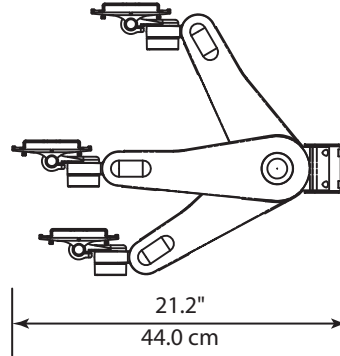

Physical ePM 12M

Weight: 10.6 lbs (4.8 Kg) (Standard configuration, excluding modules, recorder, battery and accessories)

Size: 12.2" x 11.4" x 6.7"
31.0 cm x 28.9 cm x 16.9 cm

Power Requirements

Line Voltage: 100 to 240 VAC ($\pm 10\%$)

ePM 12M Front

ePM 12M Side

ePM 10M/12M PATIENT MONITORS

Physical Specifications

Mounting Solutions

Variable Height Mount (VHM)

Moment Load: 40 lbs (18.1 kg)

Lateral Range of Motion

Vertical Range of Motion
+60° to -34°

Pivot Arm Wall Mount

Moment Load: 60 lbs (27.2 kg)

Lateral Range of Motion

ePM 10M/12M PATIENT MONITORS

Physical Specifications

Rolling Stand

Dimension: 42.3" (H) x 20.4" (W) x 23.5" (D)
107.4 cm (H) x 51.7 cm (W) x 59.6 cm (D)

Weight: 35 lb (15.9 kg)