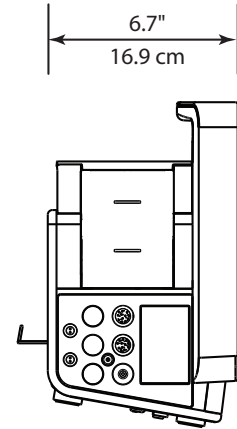

ePM 12M Side